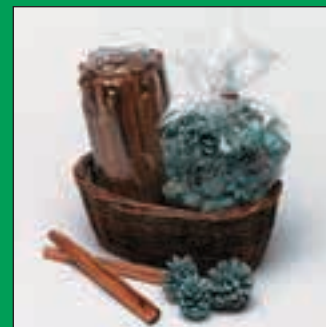

*Mixed Noble Swag
Indoor Outdoor*

*Holiday Yule Log
12"*

*12" Candle Ring Wreath
with 6" Candle*

36" Door Swag

*25' Balsam Fir Garland
Cedar Garland also Available*

Firestarter Basket